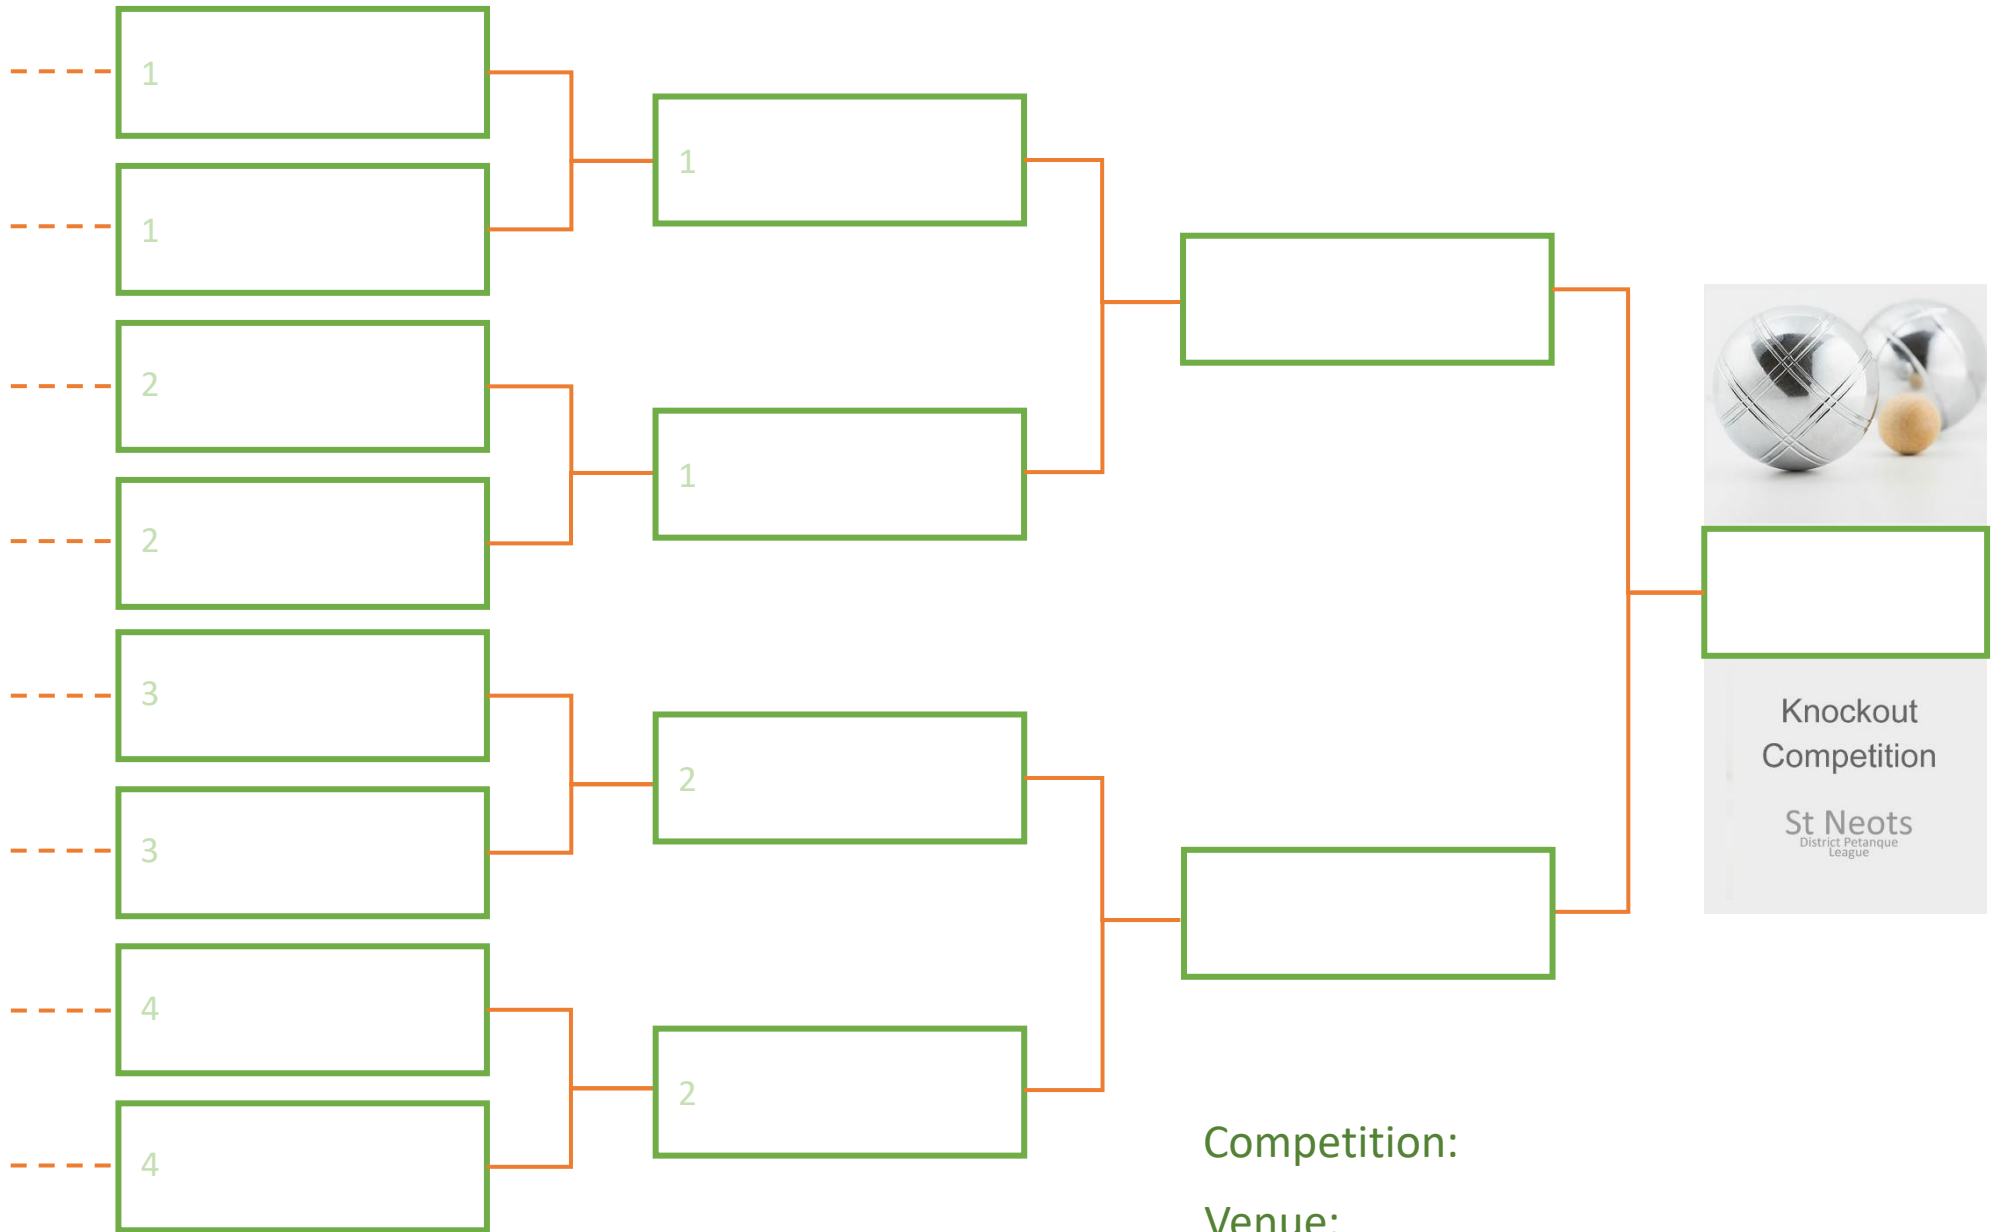

PRELIMINARY ROUND

QUARTER FINAL

SEMI FINAL

FINAL

Knockout
Competition

St Neots
District Petanque
League

Competition:

Venue:

Date:

Entry Fee: £2